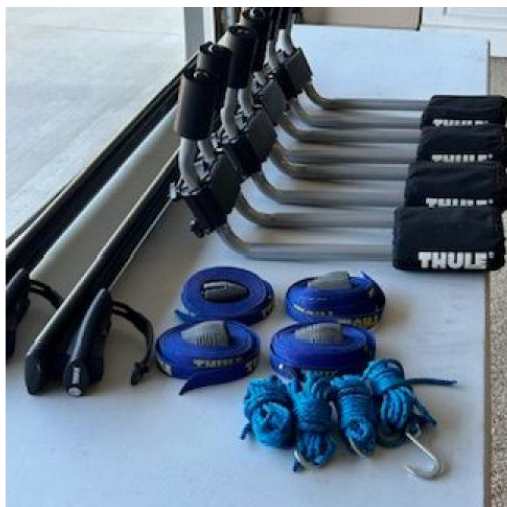

Address:

502 Brewster Dr., Lake Mills

Price:

250.00 \$

This is complete car top kayak carrying system by THULE: A car top carrier, kayak carriers (stationary), pads and cables. The system fits a Chevy Equinox or comparable mid-size SUV. Cash. You pick up.